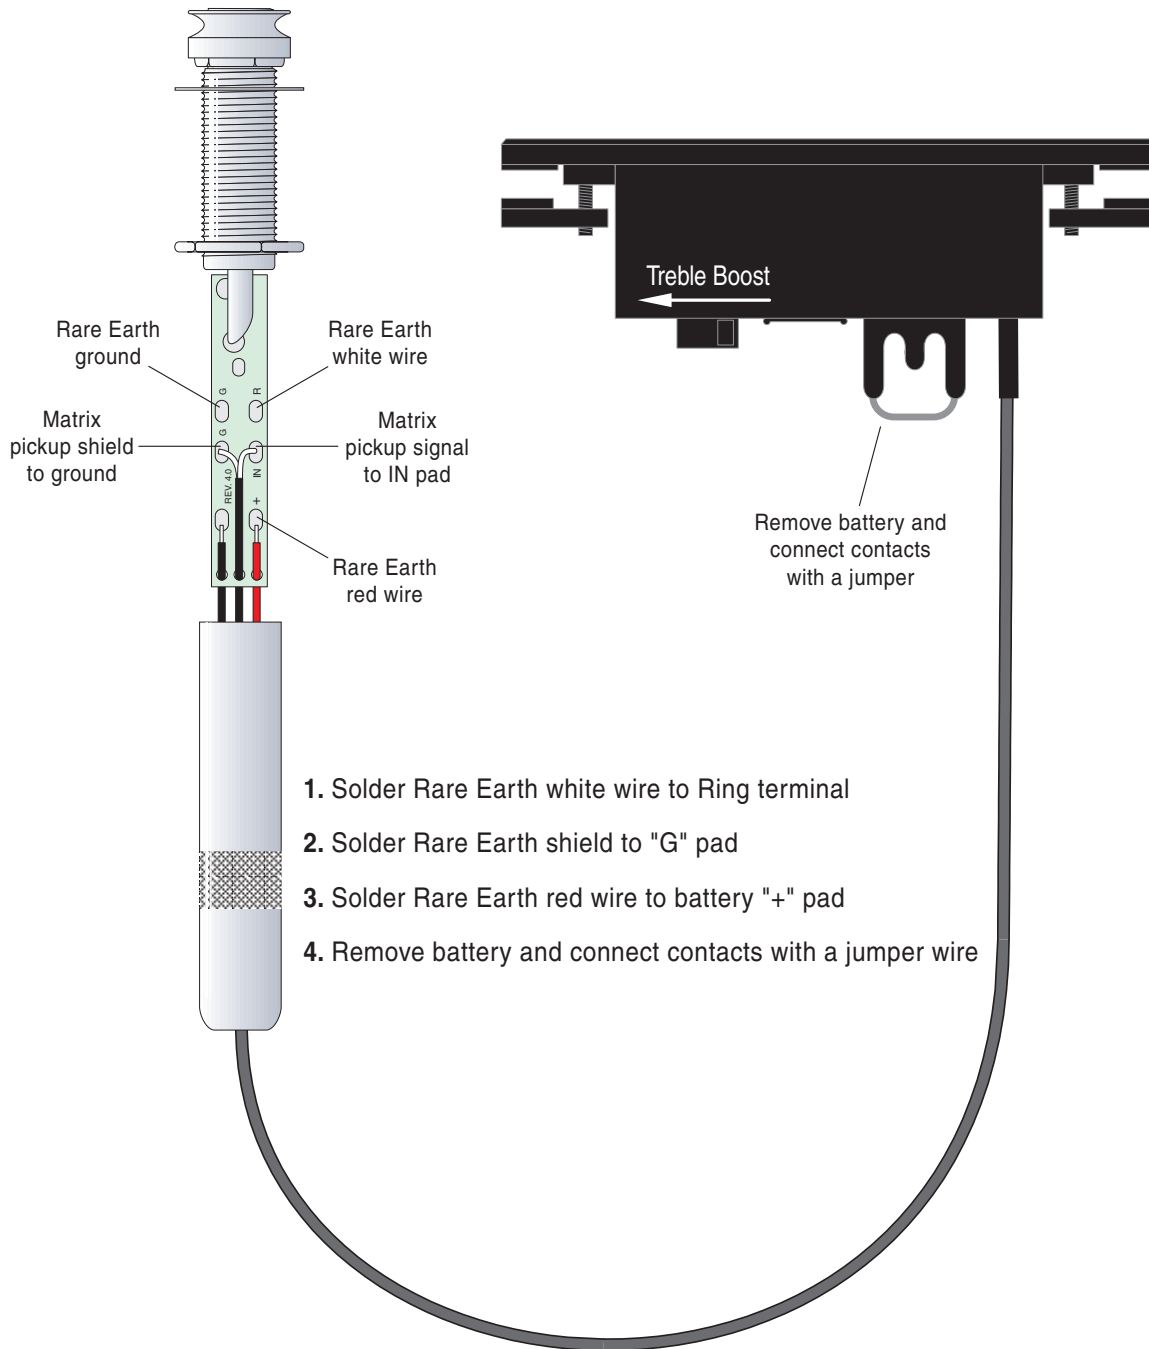

## How to connect a Rare Earth Single Coil or Humbucking model to the Switchjack Equipped Acoustic Matrix Preamp

**FISHMAN**<sup>®</sup>  
*Acoustic Power*