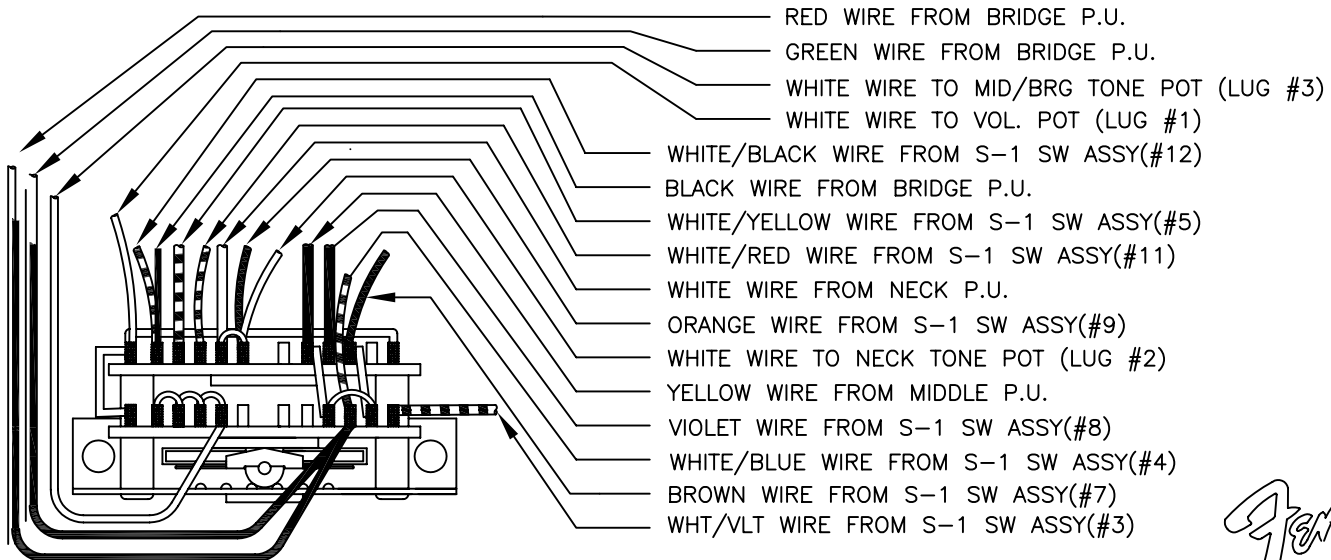

WIRING DIAGRAM

S-1 SWITCH WIRING DETAIL

LEVER SWITCH WIRING DETAIL