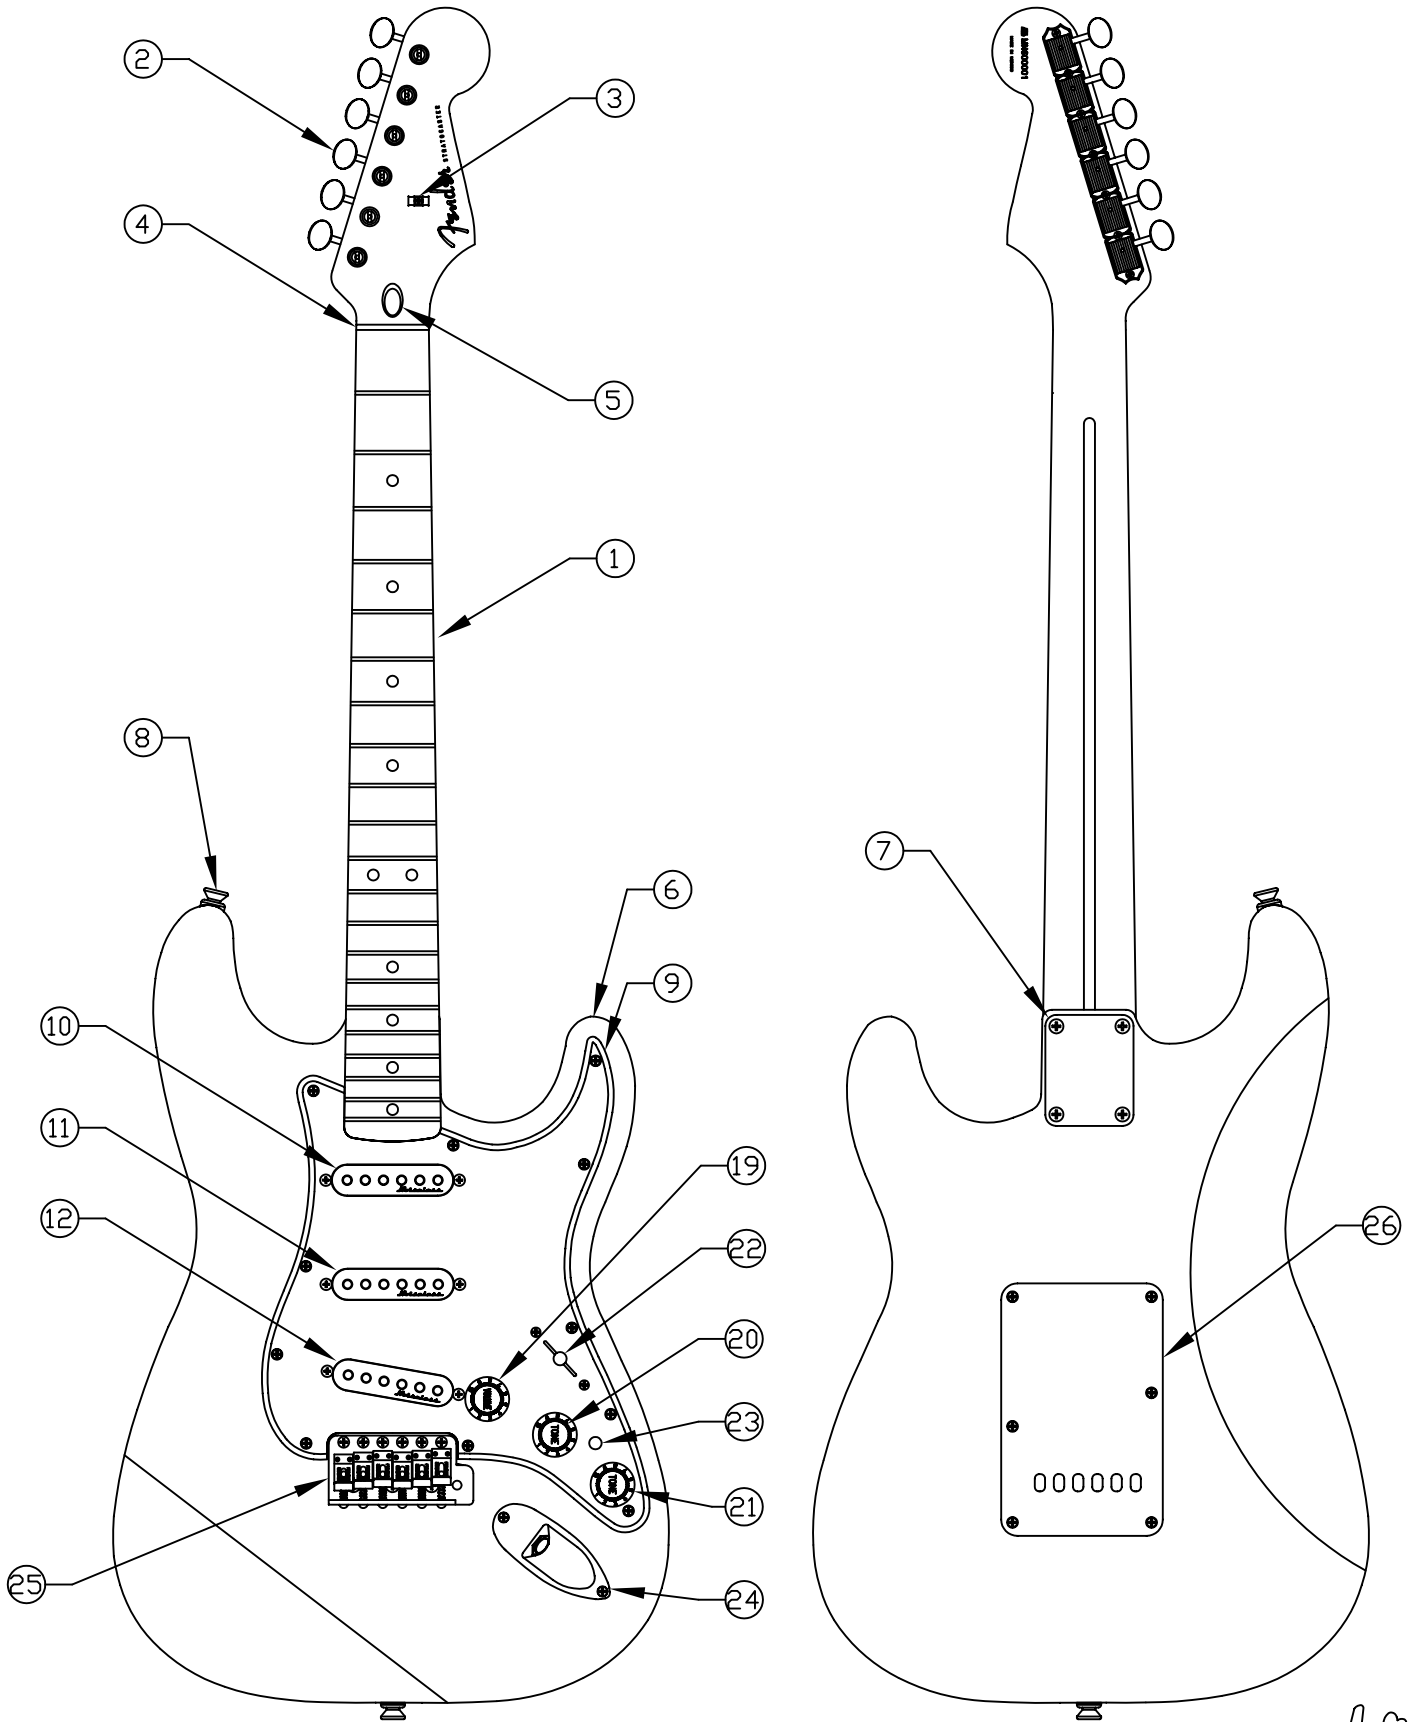

DELUXE PLAYER STRAT®, RW/MN, 013-3000/3002

Fender®