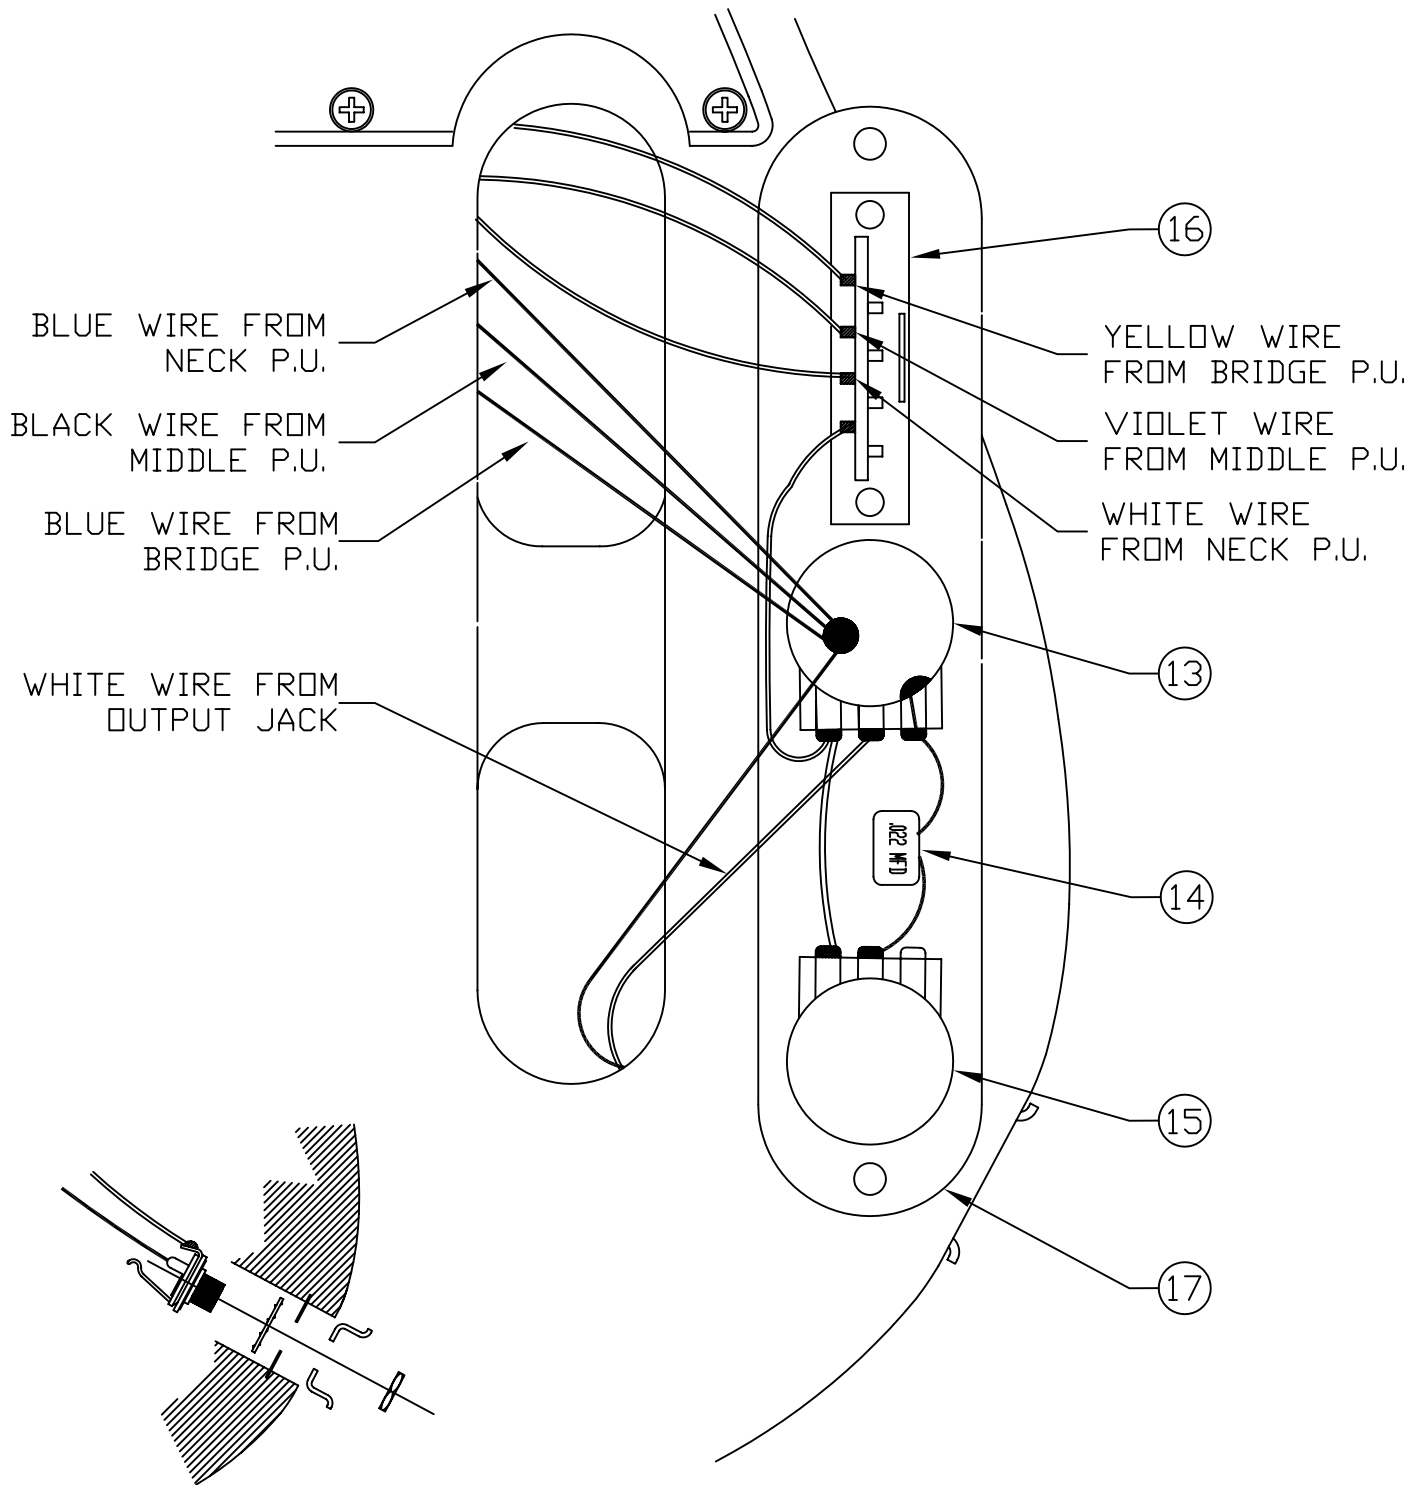

BIG BLOCK TELECASTER®, RW 013-4300

WIRING DIAGRAM

OUTPUT JACK DETAIL

Fender®